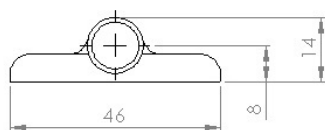

PRODUCT SHEET

Description:

Door Damper Box "Blues", Dark Grey, Screw-On, cc 32mm, F/ Wood Screws, Damper To Be Bought Separately 15.04.517

Item number:

15.04.516-9

Units	Box	Carton	HS Code	Barcode
Pcs.	200	1000	3926300090	
				5704866053662