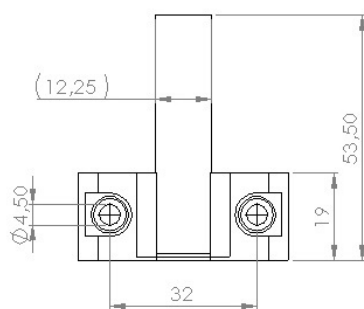

PRODUCT SHEET

Description:

Door Damper Box "Blues", Dark Grey, Screw-On, cc 32mm, F/ Wood Screws, Damper To Be Bought Separately 15.04.517

Item number:

15.04.516-9

Units	Box	Carton	HS Code	Barcode
Pcs.	200	1000	3926300090	
				5704866053662